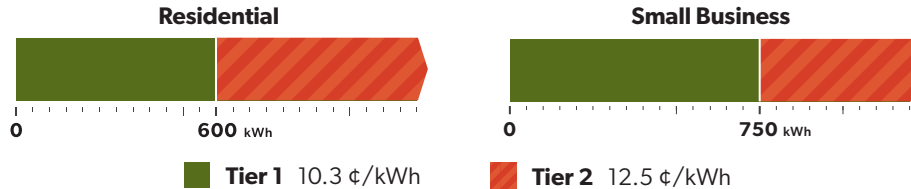

Summer Time-of-Use (TOU) Hours and Tier Thresholds

Effective May 1 to October 31, 2024

TOU Hours*

Tier Thresholds (kilowatt hours)*

*Prices remain unchanged. Prices apply to the Electricity Line of your bill.

Choose the price plan that's right for you.

- TOU
- Tiered
- ULO

Visit:

oeb.ca/choice

Contact the OEB:

1-877-632-2727 oeb.ca

Or contact Alectra Utilities (reverse)

Ultra-Low Overnight (ULO) Price Plan