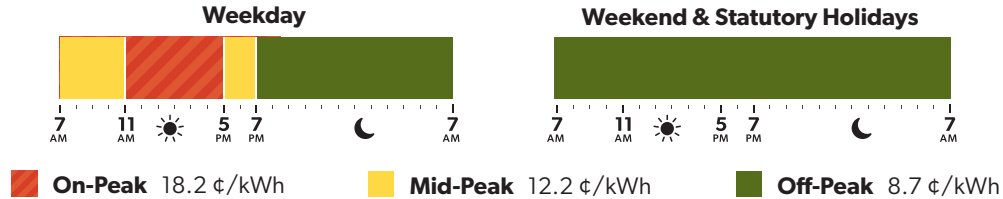

Summer Time-of-Use (TOU) Hours and Tier Thresholds

Effective May 1 to October 31, 2024

TOU Hours*

Tier Thresholds (kilowatt hours)*

*Prices remain unchanged. Prices apply to the Electricity Line of your bill.

Choose the price plan that's right for you.

- TOU
- Tiered
- ULO

Visit:

oeb.ca/choice

Contact the OEB:

1-877-632-2727 oeb.ca

Or contact Alectra Utilities (reverse)

Ultra-Low Overnight (ULO) Price Plan